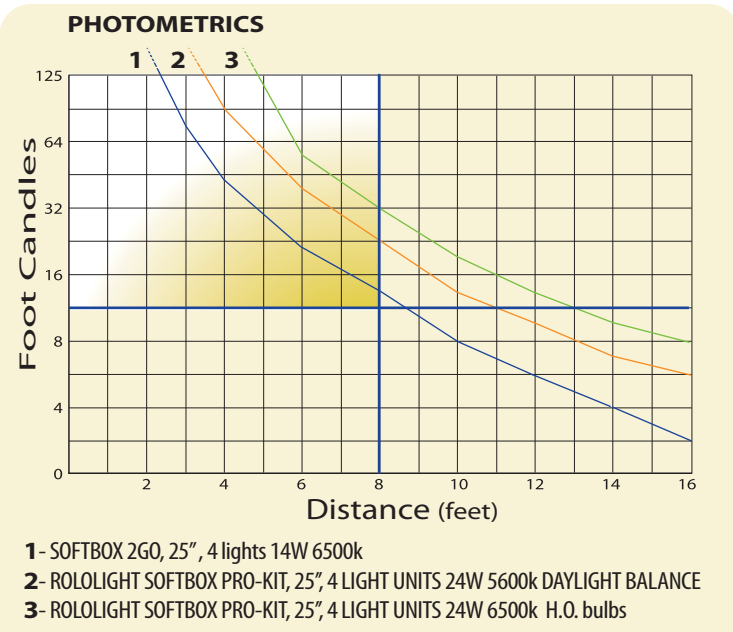

NEW

rololight™
softbox
2GO

Features:

- E-Z set-up
- Weighs only 5 lbs
- Impact resistant lights
- Rolls up for easy transport
- Unique daisy chain system
- Available in 15", 25" widths
- Multi-angle intensifies lighting

Daisy chain lights together!

Multi-angle configuration!

Trials based on

SOFTBOX 2GO: 4 light units
 Reflexion: Mylar
 Configuration: Multi-angle
 Bulbs: T5 H.O. 14W
 Color temp.: Daylight
 Speed: 1/60s
 ISO: 400