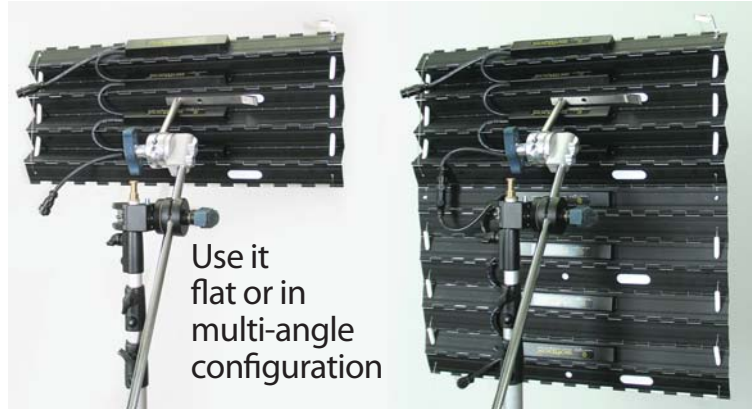

NEW

rololight™
softbox
2GO

Features:

- E-Z set-up
- Weighs only 5 lbs
- Impact resistant lights
- Rolls up for easy transport
- Unique daisy chain system
- Available in 15", 25" widths
- Multi-angle intensifies lighting

COMPLETE KITS AT:

\$499.95
MSRP

INCLUDES:

- Lights (6500K)
- Carrying Bag
- Spigot (Mounting System)

1

2

GO!

Lighting like no other!

Daisy chain lights together!

Multi-angle configuration!

Trials based on

SOFTBOX 2GO: 4 light units
 Reflexion: Mylar
 Configuration: Multi-angle
 Bulbs: T5 H.O. 14W
 Color temp.: Daylight
 Speed: 1/60s
 ISO: 400