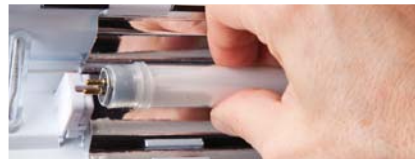

Replace lights in seconds